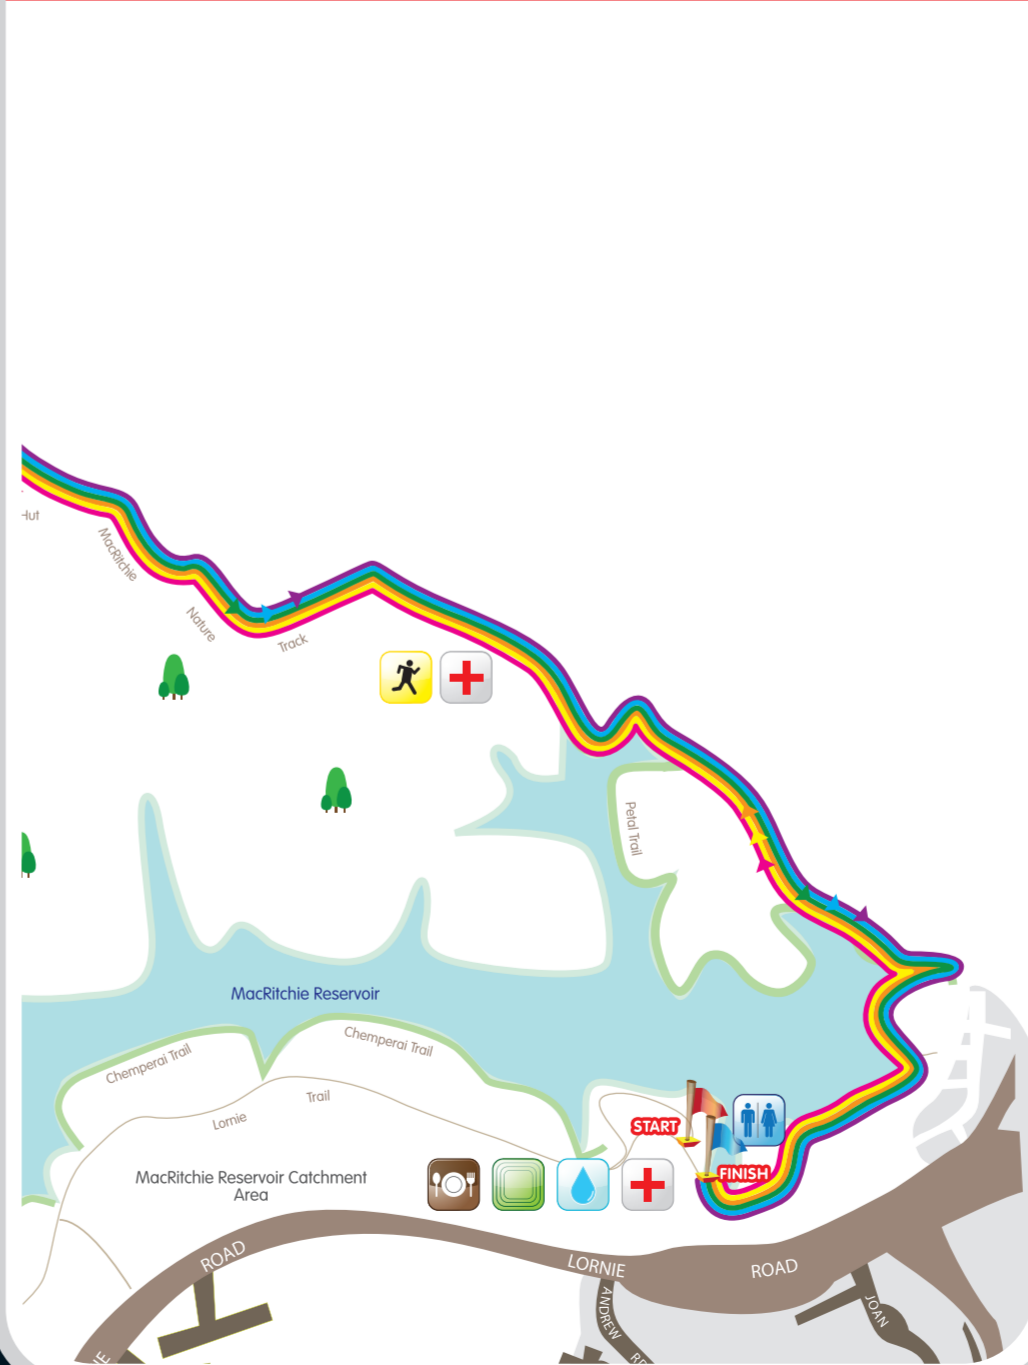

Mandai & Lor Asrama

6

Zhenghua & Gangsa Track

5

Bukit Timah Nature Reserve & Belukar Track

4

Rifle Range Road

3

Rifle Range Road & Golf Link

2

Lornie Track & MacRitchie Reservoir Nature Trail

1

**LEGEND**

- SECTION 6
- SECTION 5
- SECTION 4
- SECTION 3
- SECTION 2
- SECTION 1
- ① CHECKPOINT 1
- ② CHECKPOINT 2
- ③ CHECKPOINT 3