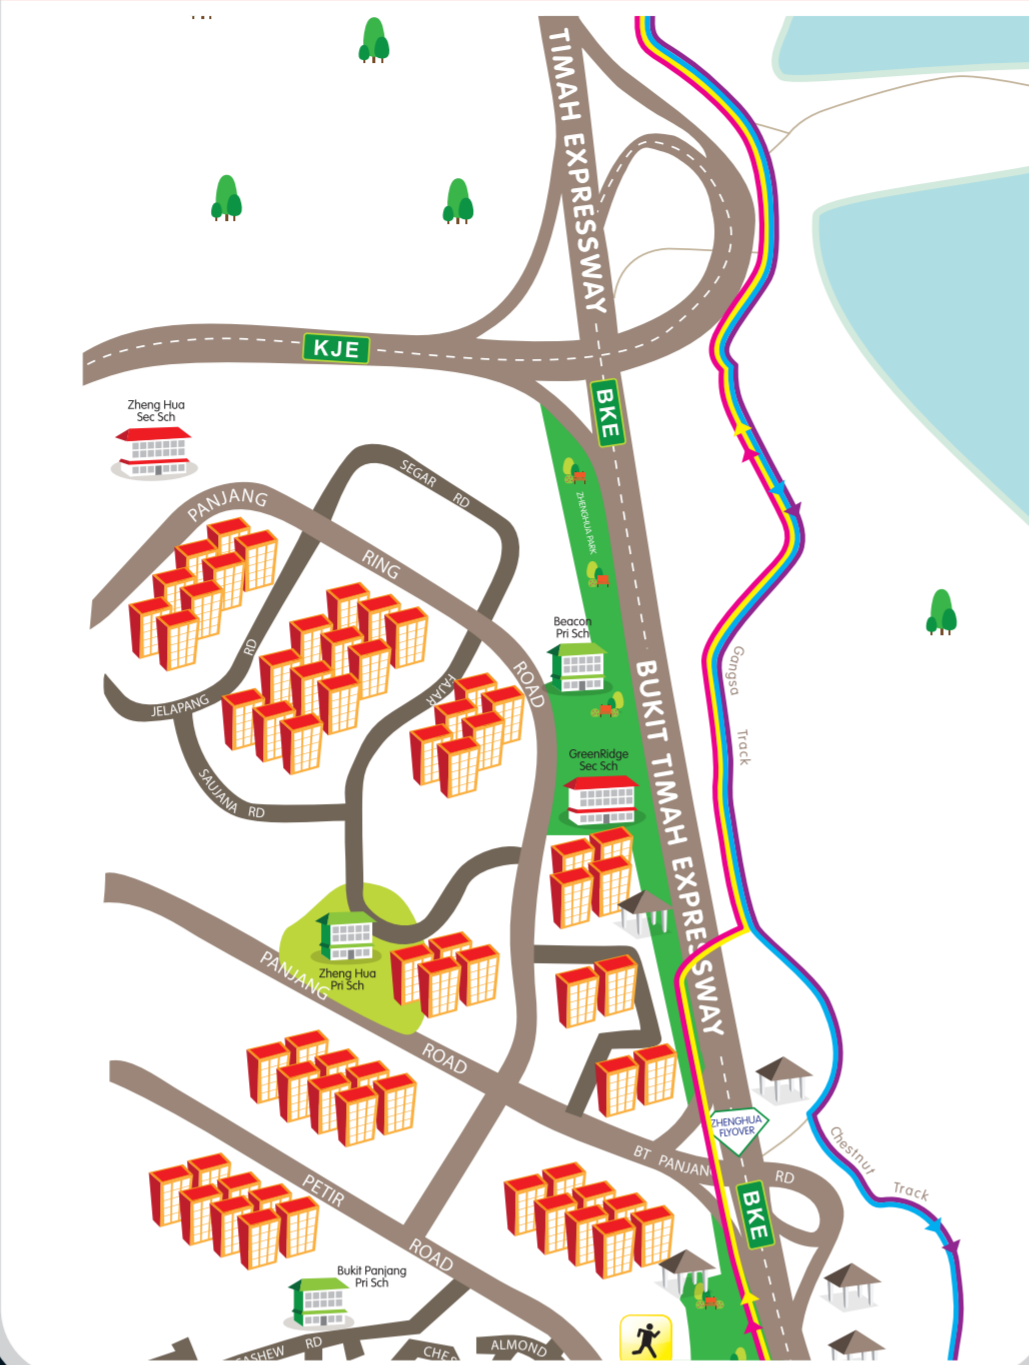

Mandai & Lor Asrama

6

Zhenghua & Gangsa Track

5

Bukit Timah Nature Reserve & Belukar Track

4

Rifle Range Road

3

Rifle Range Road & Golf Link

2

Lornie Track & MacRitchie Reservoir Nature Trail

1

**LEGEND**

- SECTION 6
- SECTION 5
- SECTION 4
- SECTION 3
- SECTION 2
- SECTION 1
- ① CHECKPOINT 1
- ② CHECKPOINT 2
- ③ CHECKPOINT 3

**THE NORTH FACE 100 SINGAPORE**  
 For Emergency, please contact:  
 8303 5946, 8303 5205